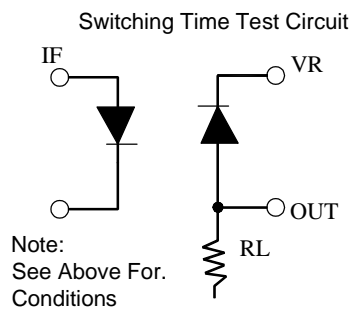

LIGHT ELECTRONICS CO., LTD.

Typical Electrical / Optical Characteristics Curves (25 Ambient Temperature Unless Otherwise Noted)

RIGHT

RONICS CO., LTD.

Part No.