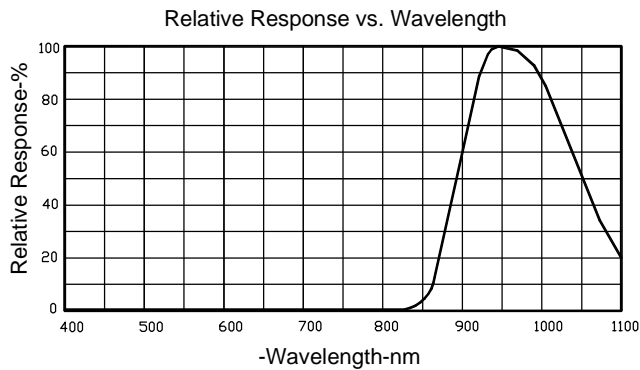

LIGHT ELECTRONICS CO., LTD.

Typical Electrical / Optical Characteristics Curves (25 Ambient Temperature Unless Otherwise Noted)

RIGHT

RONICS CO., LTD.

Part No.