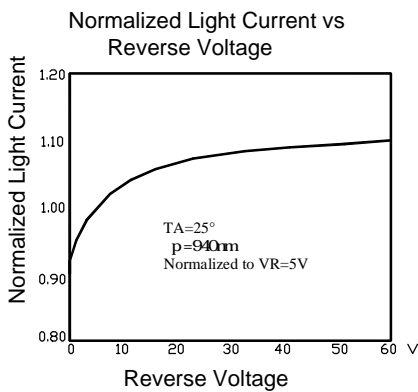

LIGHT ELECTRONICS CO., LTD.

Typical Electrical / Optical Characteristics Curves (25 Ambient Temperature Unless Otherwise Noted)

RIGHT

RONICS CO., LTD.

Part No.