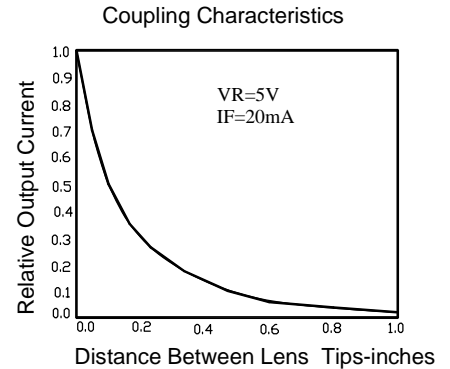

LIGHT ELECTRONICS CO., LTD.

Typical Electrical / Optical Characteristics Curves (25 Ambient Temperature Unless Otherwise Noted)

RIGHT

RONICS CO., LTD.

Part No.