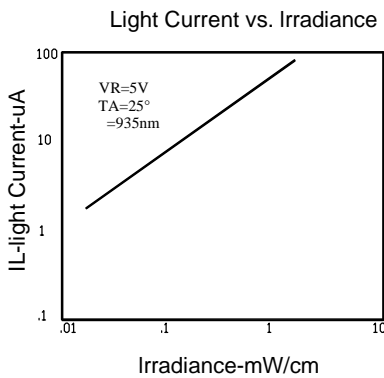

LIGHT ELECTRONICS CO., LTD.

Typical Electrical / Optical Characteristics Curves (25 Ambient Temperature Unless Otherwise Noted)

RIGHT

RONICS CO., LTD.

Part No.