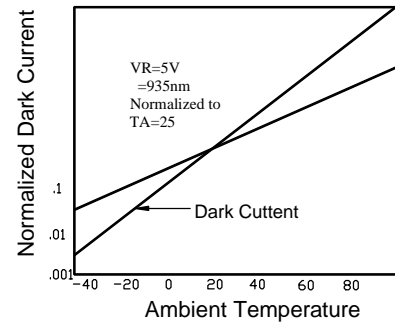

LIGHT ELECTRONICS CO., LTD.

Typical Electrical / Optical Characteristics Curves (25 Ambient Temperature Unless Otherwise Noted)

RIGHT

RONICS CO., LTD.

Part No.