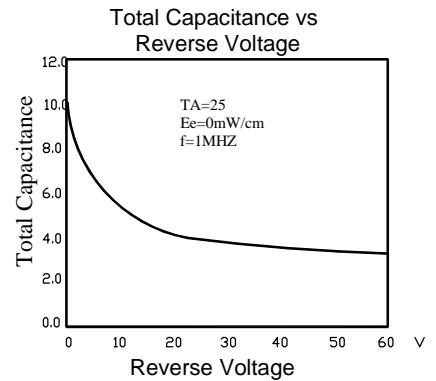

LIGHT ELECTRONICS CO., LTD.

Typical Electrical / Optical Characteristics Curves (25 Ambient Temperature Unless Otherwise Noted)

RIGHT

RONICS CO., LTD.

Part No.